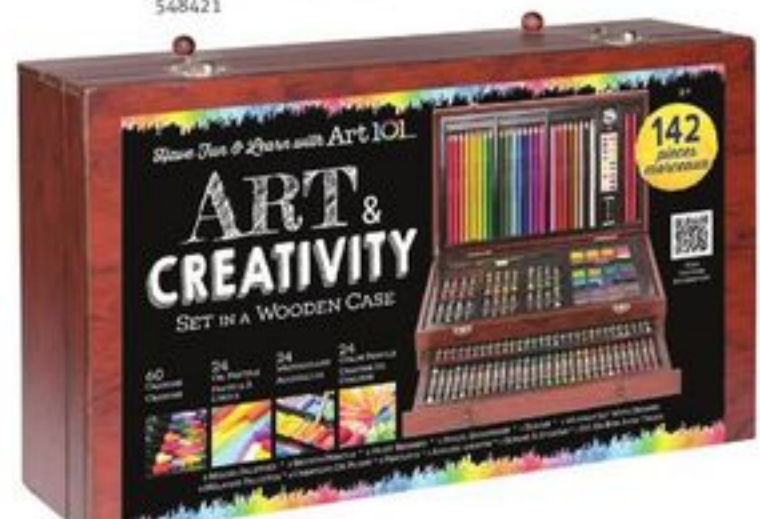

40% off

26⁹⁷
after event 44.99

142 Piece Wood Art Set
548421