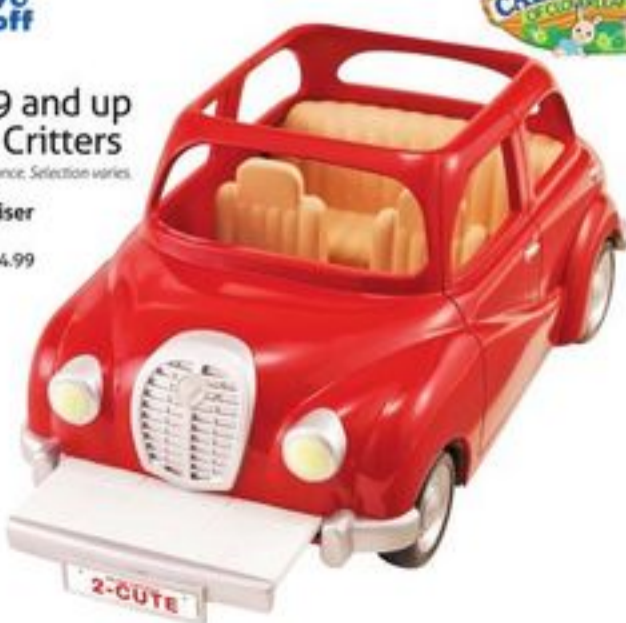

CALICO CRITTERS

Can't Find it? We'll Get It - Just Ask!

Products not available in store can be ordered and shipped* directly to your home. *Fee and some conditions apply. See associate for details.